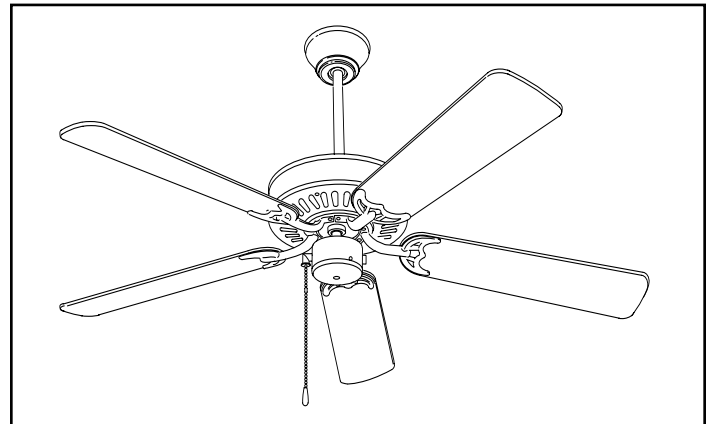

DESCRIPTION

- 52" outdoor ceiling fan
- Wet rated for outdoor use
- 5 two-sided, reversible finish blades
- Light fixture adaptable
- 4" and 6" down rods included, additional lengths sold separately
- 3-speed settings, reversible action
- Energy Star® qualified
- 30 year limited warranty
- Pull chain included, wall control sold separately

CFO52 Series Ceiling Fans

MODELS

CFO52WH, CFO52BQ, CFO52WB

BLADE ARM PITCH

Model	Angle
CFO52WH	12.5°
CFO52BQ	12.5°
CFO52WB	12.5°

PERFORMANCE

Model	RPM	CFM
CFO52WH	187	5557
CFO52BQ	187	5557
CFO52WB	187	5557

ELECTRICAL RATINGS

Model	Volts	Hz	Fan Watts	Amps (without light)
CFO52WH	120	60	60.2	0.5
CFO52BQ	120	60	60.2	0.5
CFO52WB	120	60	60.2	0.5

Broan-NuTone LLC Hartford, Wisconsin www.nutone.com 888-336-3948

REFERENCE	QTY.	REMARKS	Project
			Location
			Architect
			Engineer
			Contractor
			Submitted by Date